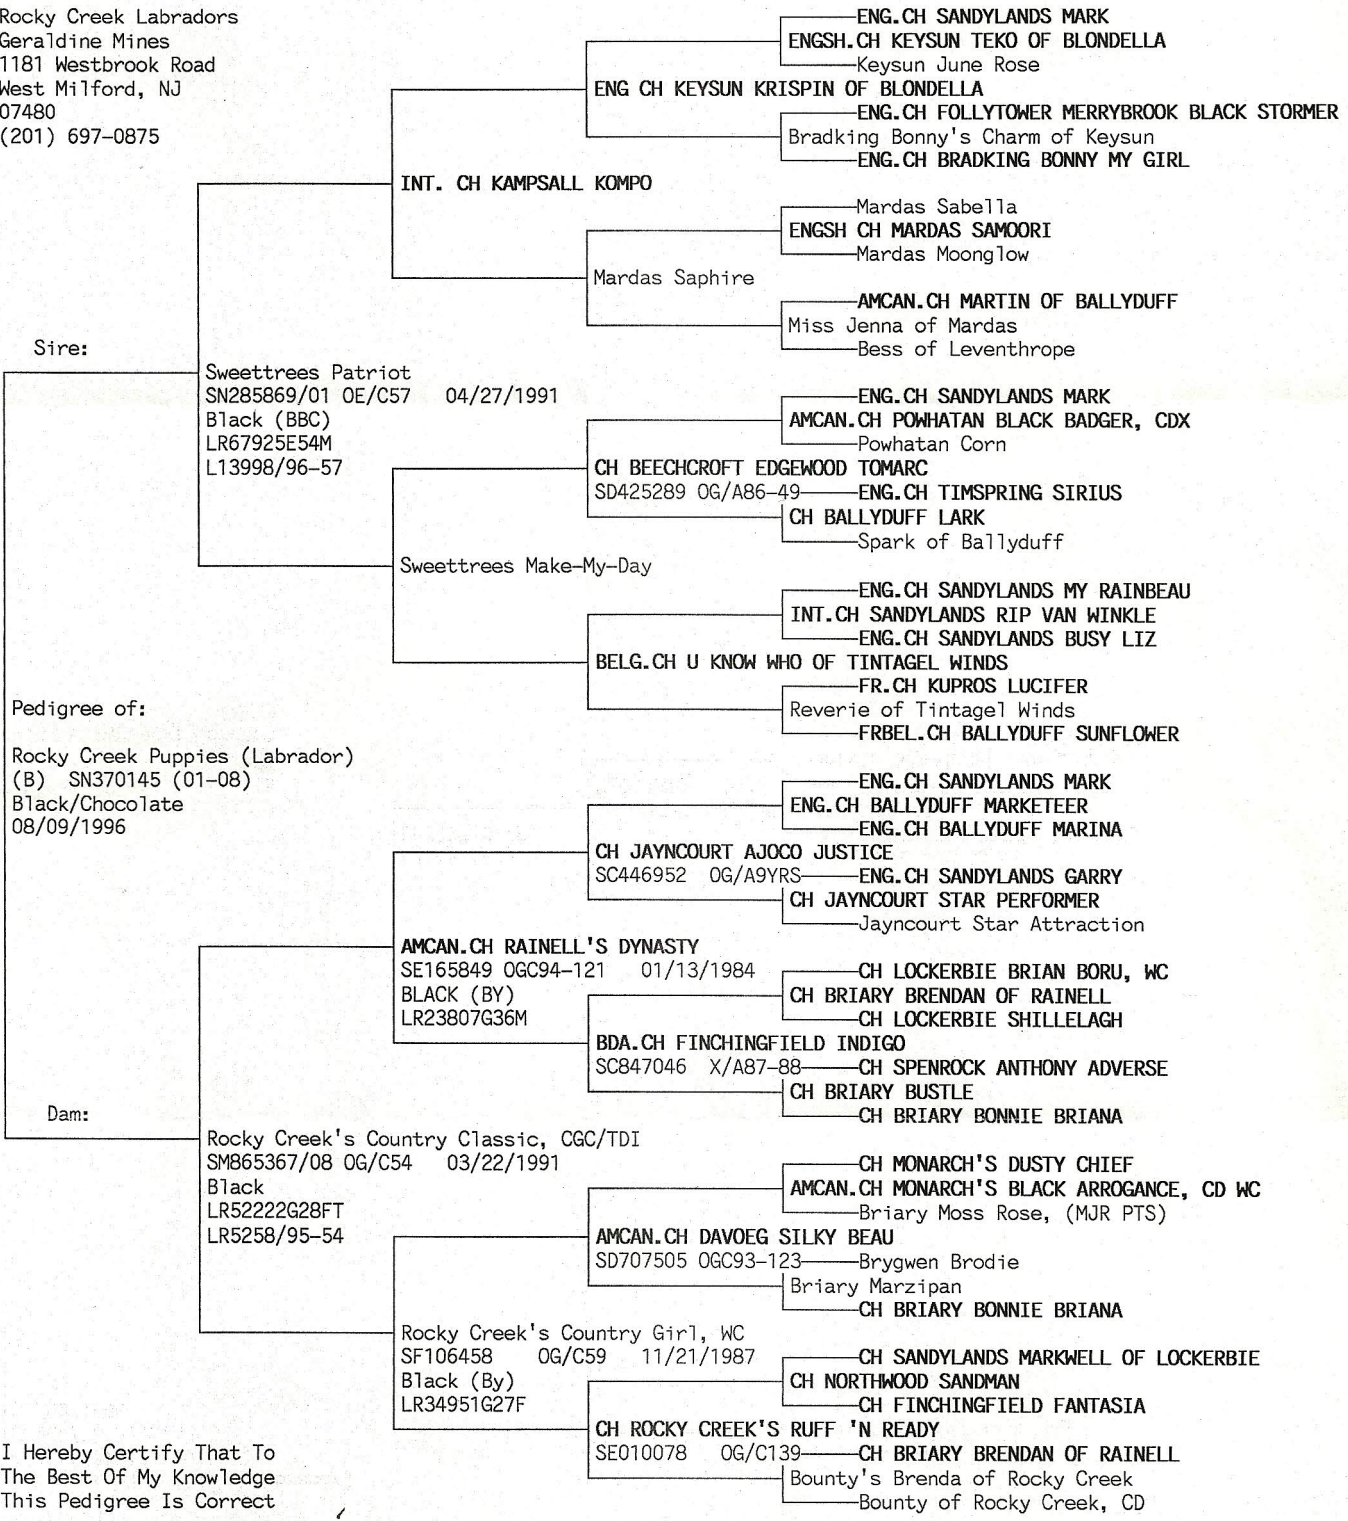

Receipt
DANCE

Rocky Creek Labradors

Rocky Creek Labradors
Geraldine Mines
1181 Westbrook Road
West Milford, NJ
07480
(201) 697-0875

I Hereby Certify That To
The Best Of My Knowledge
This Pedigree Is Correct

Geraldine Mines